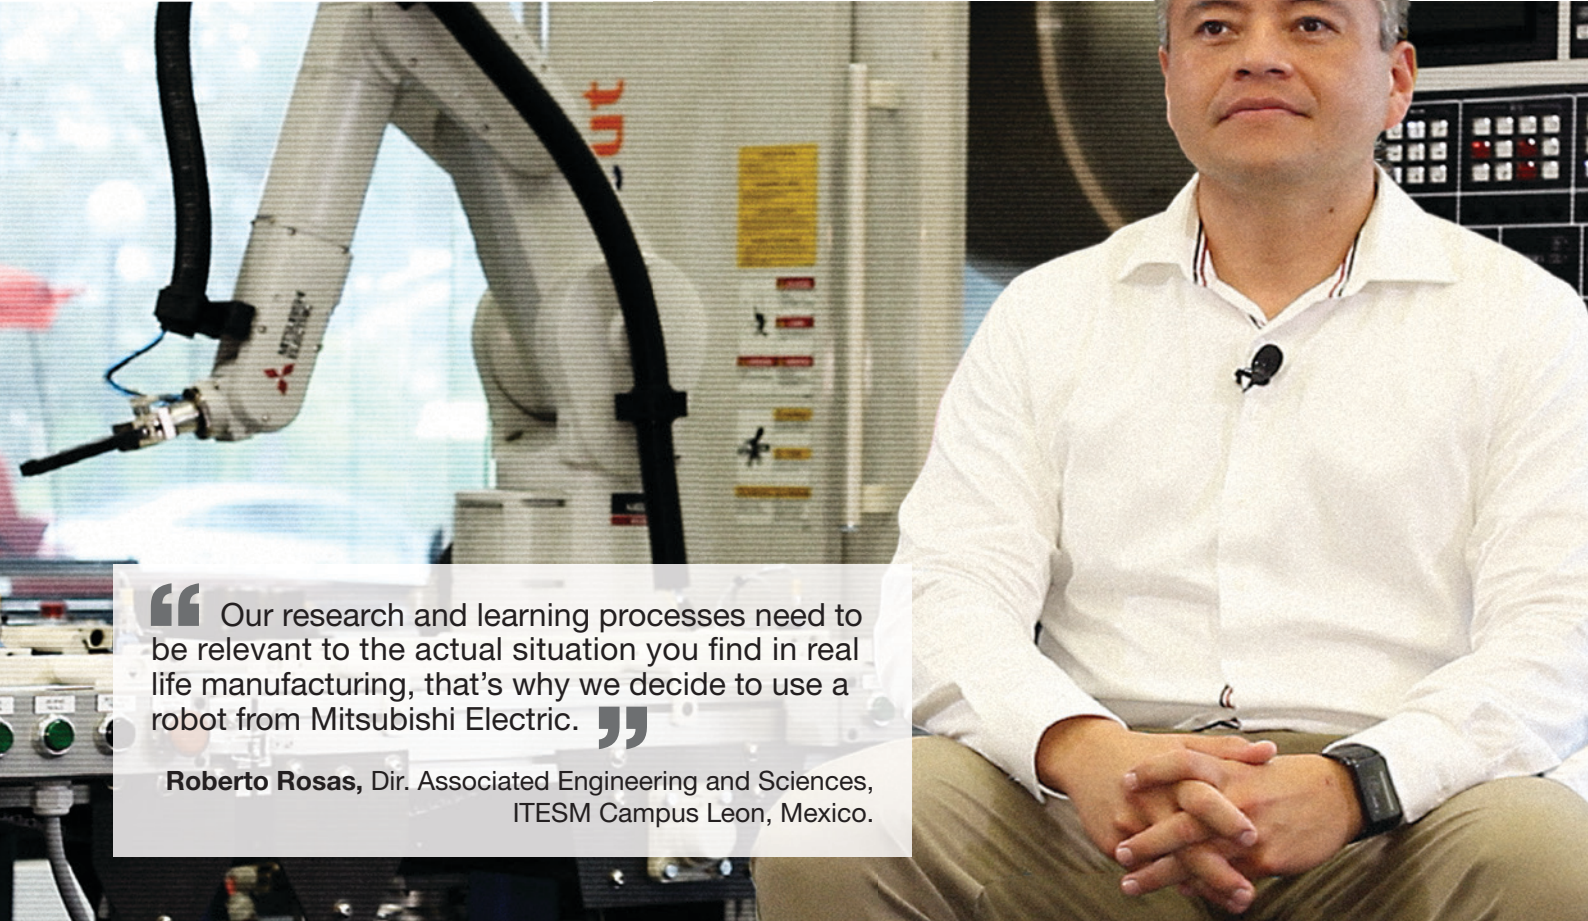

# Learning for life.

“ Our research and learning processes need to be relevant to the actual situation you find in real life manufacturing, that’s why we decide to use a robot from Mitsubishi Electric. ”

**Roberto Rosas**, Dir. Associated Engineering and Sciences, ITESM Campus Leon, Mexico.

## Global Partner. Local Friend.

**Let me tell you my story:** Power, precision and speed are the characteristics with which Mitsubishi Electric robots meet the needs of industry, dramatically driving the automation of a factory. The laboratory of Mechatronics Careers at the ITESM Campus León, relies on all these qualities and puts them within the reach of its students, providing state-of-the-art technology and advanced learning. We invite you to visit the campus and get to know the wide academic opportunities it can offer you.