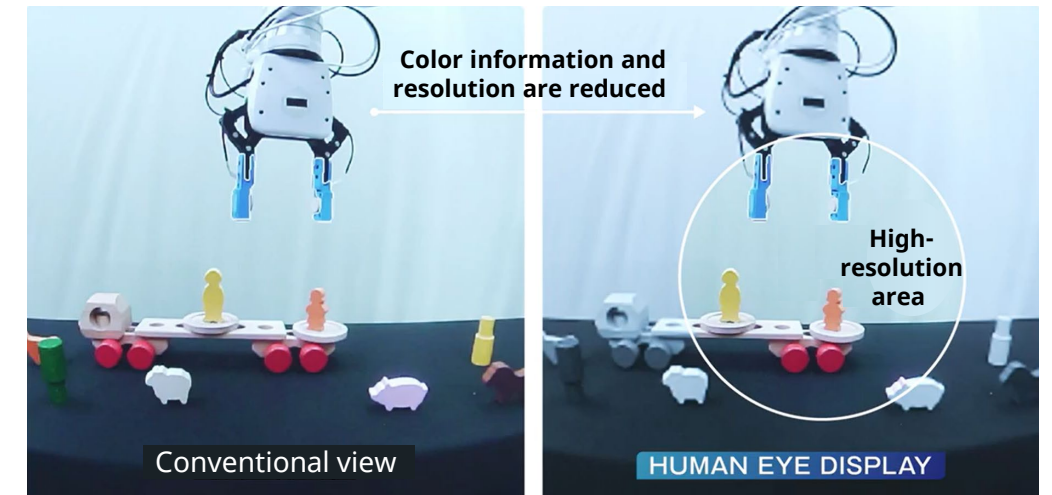

Operability solutions

Slow transmission speed hinders control

➤ Reduced data usage, maintaining natural video

- We reduce data usage by proactively minimizing extraneous information (out-of-sight color data and resolution) based on human visual characteristics.
- Remote control enables swift on-site issue resolution.

It's unclear when the hand grasps

➤ Displaying force touch feedback in colors

- Force touch feedback is visually represented in color on the screen using Augmented Reality (AR).
- When gripping an object, colors on the gripper indicate the strength of force through shading.

Feature 1) Data reduction technology