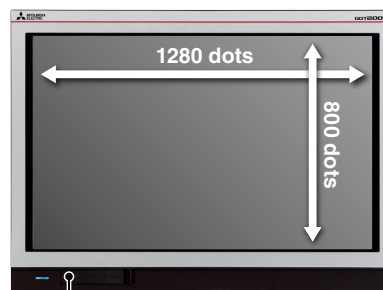

Various interfaces

Product list

GOTs

Classification	Model	Screen size	Display section Display color	Panel color	Power
GT25 wide model	GT2512-WXTBD	12.1" WXGA (1280 x 800 dots)	TFT color 65536 colors	Black	24 V DC
	GT2512-WXTSD			Silver*1	

*1 The lower part of the panel including the USB environmental protection cover is black.

Options

Classification	Model	Specifications	
Protective sheet	GT25-12WPSGC	For 12.1" wide models • Antiglare type • Without a hole for the USB environmental protection cover*1 • A set of 5 sheets	
	GT25-12WPSCC		• Clear type • Without a hole for the USB environmental protection cover*1 • A set of 5 sheets
Protective cover for oil*2	GT21-12WPCO	For 12.1" wide models	

*1 The protective sheet is shaped not to cover the USB environmental protection cover.

*2 Check if the protective cover for oil can be used in the actual environment before use. When using the cover, the front USB interface cannot be used.

The release date varies depending on the product and your region. For details, please contact your local sales office.

Precautions for safe use

To use the products given in this publication properly, always read the relevant manuals before beginning operation.

Trademarks and registered trademarks

All product and company names used herein are either trademarks or registered trademarks of their respective owners.

MITSUBISHI ELECTRIC CORPORATION

HEAD OFFICE: TOKYO BLDG., 2-7-3, MARUNOUCHI, CHIYODA-KU, TOKYO 100-8310, JAPAN
NAGOYA WORKS: 1-14, YADA-MINAMI 5, HIGASHI-KU, NAGOYA, JAPAN

Country/Region Sales office
USA .....+1-847-478-2100
Mexico .....+52-55-3067-7512
Brazil .....+55-11-4689-3000
China .....+86-21-2322-3030
Taiwan .....+886-2-2299-2499
Korea .....+82-2-3660-9569

Singapore .....+65-6473-2308
Malaysia .....+60-3-7958-3544
Indonesia .....+62-21-3192-6461
Vietnam .....+84-28-3910-5945
Thailand .....+66-2092-8600
Philippines .....+63-(0)2-8256-8042

India .....+91-20-2710-2000
Australia .....+61-2-9684-7777
Germany .....+49-2102-486-0
UK .....+44-1707-28-8780
Italy .....+39-039-60531
Spain .....+34-935-65-3131

France .....+33-1-55-68-55-68
Czech Republic .....+420-255-719-200
Turkey .....+90-216-969-2500
Poland .....+48-12-347-65-00
Russia .....+7-812-449-51-34
South Africa .....+27-11-658-8100