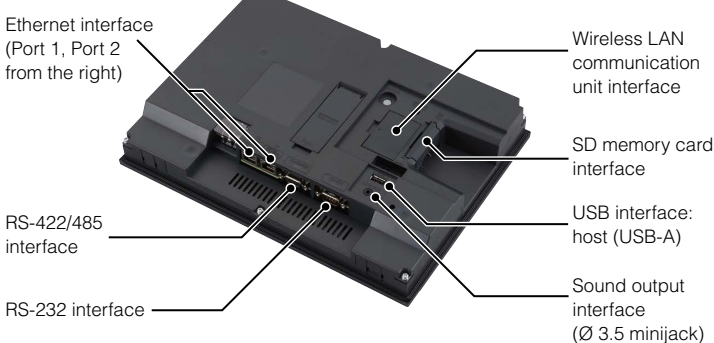

Various interfaces

Product list

GOTs

Classification	Model	Screen size	Display section Display color	Panel color	Power
GT25 wide model	GT2512-WXTBD	12.1" WXGA (1280 x 800 dots)	TFT color 65536 colors	Black	24 V DC
	GT2512-WXTSD			Silver*1	

*1 The lower part of the panel including the USB environmental protection cover is black.

Options

Classification	Model	Specifications	
Protective sheet	GT25-12WPSGC	For 12.1" wide models • Antiglare type • Without a hole for the USB environmental protection cover*1 • A set of 5 sheets	
	GT25-12WPSCC		• Clear type • Without a hole for the USB environmental protection cover*1 • A set of 5 sheets
Protective cover for oil*2	GT21-12WPCO	For 12.1" wide models	

*1 The protective sheet is shaped not to cover the USB environmental protection cover.

*2 Check if the protective cover for oil can be used in the actual environment before use. When using the cover, the front USB interface cannot be used.

The release date varies depending on the product and your region. For details, please contact your local sales office.

Precautions for safe use

To use the products given in this publication properly, always read the relevant manuals before beginning operation.

Trademarks and registered trademarks

All product and company names used herein are either trademarks or registered trademarks of their respective owners.

MITSUBISHI ELECTRIC CORPORATION

HEAD OFFICE: TOKYO BLDG., 2-7-3, MARUNOUCHI, CHIYODA-KU, TOKYO 100-8310, JAPAN
NAGOYA WORKS: 1-14, YADA-MINAMI 5, HIGASHI-KU, NAGOYA, JAPAN

Country/Region Sales office
USA .....+1-847-478-2100
Mexico .....+52-55-3067-7512
Brazil .....+55-11-4689-3000
China .....+86-21-2322-3030
Taiwan .....+886-2-2299-2499
Korea .....+82-2-3660-9569

Singapore .....+65-6473-2308
Malaysia .....+60-3-7958-3544
Indonesia .....+62-21-3192-6461
Vietnam .....+84-28-3910-5945
Thailand .....+66-2092-8600
Philippines .....+63-(0)2-8256-8042

India .....+91-20-2710-2000
Australia .....+61-2-9684-7777
Germany .....+49-2102-486-0
UK .....+44-1707-28-8780
Italy .....+39-039-60531
Spain .....+34-935-65-3131

France .....+33-1-55-68-55-68
Czech Republic .....+420-255-719-200
Turkey .....+90-216-969-2500
Poland .....+48-12-347-65-00
Russia .....+7-812-449-51-34
South Africa .....+27-11-658-8100