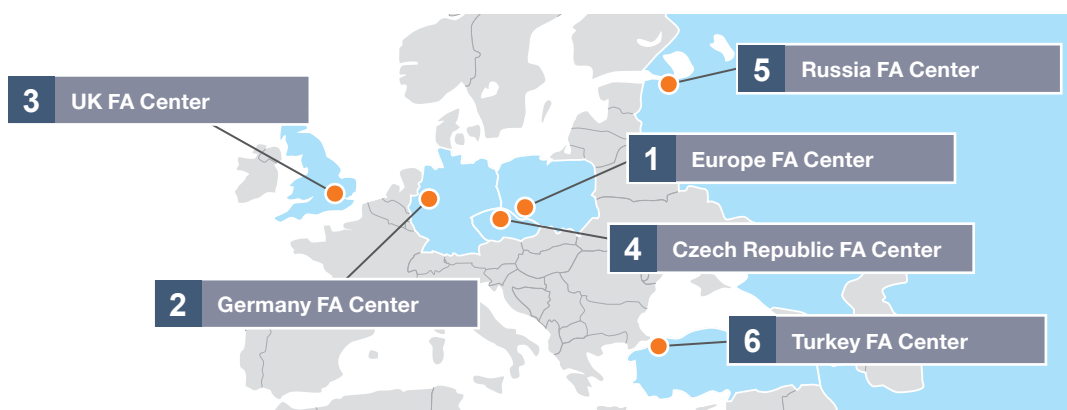

FA Centers, Europe

1 Europe FA Center

MITSUBISHI ELECTRIC EUROPE B.V. Polish Branch

COUNTRY Poland

ADDRESS ul. Krakowska 50, 32-083 Balice, Poland

TEL 48-12-347-65-00

FAX 48-12-630-47-01

2 Germany FA Center

MITSUBISHI ELECTRIC EUROPE B.V. German Branch

COUNTRY Germany

ADDRESS Gothaer Strasse 8, 40880 Ratingen, Germany

TEL 49-2102-486-0

FAX 49-2102-486-1120

3 UK FA Center

MITSUBISHI ELECTRIC EUROPE B.V. UK Branch

COUNTRY United Kingdom

ADDRESS Travellers Lane, Hatfield, Hertfordshire, AL10 8XB, U.K.

TEL 44-1707-28-8780

FAX 44-1707-27-8695

4 Czech Republic FA Center

MITSUBISHI ELECTRIC EUROPE B.V. Czech Branch

COUNTRY Czech Republic

ADDRESS Avenir Business Park, Radlicka 751/113e, 158 00 Praha5, Czech Republic

TEL 420-251-551-470

FAX 420-251-551-471

5 Russia FA Center

MITSUBISHI ELECTRIC (RUSSIA) LLC St.Petersburg Branch

COUNTRY Russia

ADDRESS Piskarevsky pr. 2, bld 2, lit "Sch", BC "Benua", office 709; 195027, St. Petersburg, Russia

TEL 7-812-633-3497

FAX 7-812-633-3499

6 Turkey FA Center

MITSUBISHI ELECTRIC TURKEY A.Ş Ümraniye Branch

COUNTRY Turkey

ADDRESS Şerifali Mahallesi Nutuk Sokak No:5, TR-34775 Ümraniye, İstanbul, Turkey

TEL 90-216-526-3990

FAX 90-216-526-3995