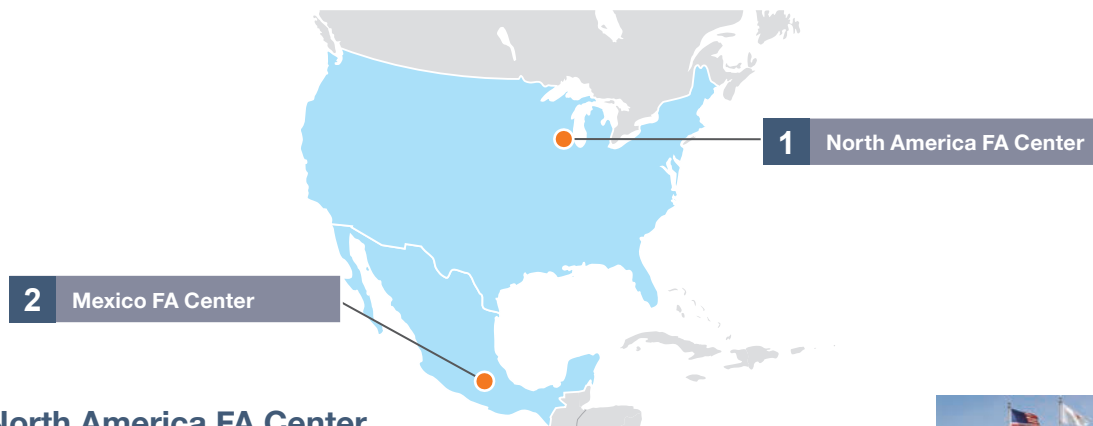

TEL 91-79-6512-0063

FA Centers, North America

1 North America FA Center MITSUBISHI ELECTRIC AUTOMATION, INC.

COUNTRY United States of America

ADDRESS 500 Corporate Woods Parkway, Vernon Hills, IL 60061, U.S.A.