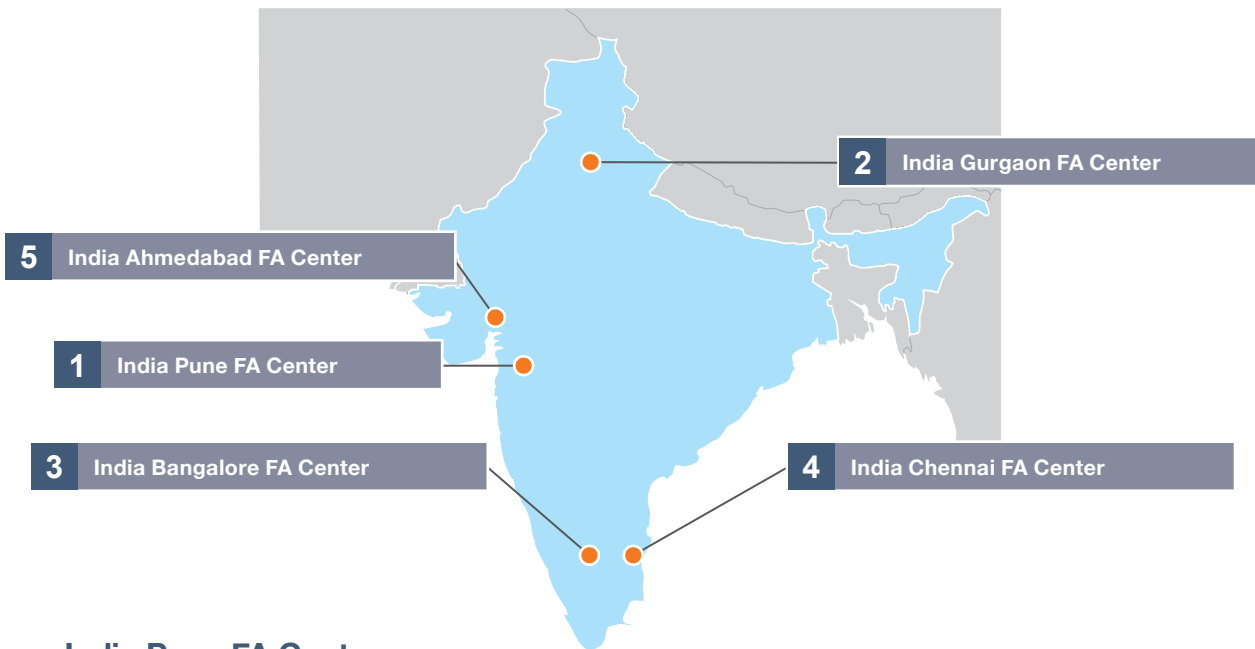

FA Centers, India

1 India Pune FA Center

MITSUBISHI ELECTRIC INDIA PVT. LTD. Pune Branch

ADDRESS Emerald House, EL-3, J Block, M.I.D.C Bhosari, Pune - 411026, Maharashtra, India

TEL 91-20-2710-2000 FAX 91-20-2710-2100

2 India Gurgaon FA Center

MITSUBISHI ELECTRIC INDIA PVT. LTD. Gurgaon Head Office

ADDRESS 2nd Floor, Tower A & B, Cyber Greens, DLF Cyber City, DLF Phase - III, Gurgaon - 122002, Haryana, India

TEL 91-124-463-0300 FAX 91-124-463-0399

3 India Bangalore FA Center

MITSUBISHI ELECTRIC INDIA PVT. LTD. Bangalore Branch

ADDRESS Prestige Emerald, 6th Floor, Municipal No. 2, Madras Bank Road (Lavelle Road), Bangalore - 560001, Karnataka, India

TEL 91-80-4020-1600 FAX 91-80-4020-1699

4 India Chennai FA Center

MITSUBISHI ELECTRIC INDIA PVT. LTD. Chennai Branch

ADDRESS "Citilights Corporate Centre" No.1, Vivekananda Road, Srinivasa Nagar, Chetpet, Chennai - 600031, Tamil Nadu, India

TEL 91-44-4554-8772 FAX 91-44-4554-8773

5 India Ahmedabad FA Center

MITSUBISHI ELECTRIC INDIA PVT. LTD. Ahmedabad Branch

ADDRESS B/4, 3rd Floor, SAFAL, Profitaire, Corporate Road, Prahaladnagar, Satellite, Ahmedabad - 380015, Gujarat, India

TEL 91-79-6512-0063