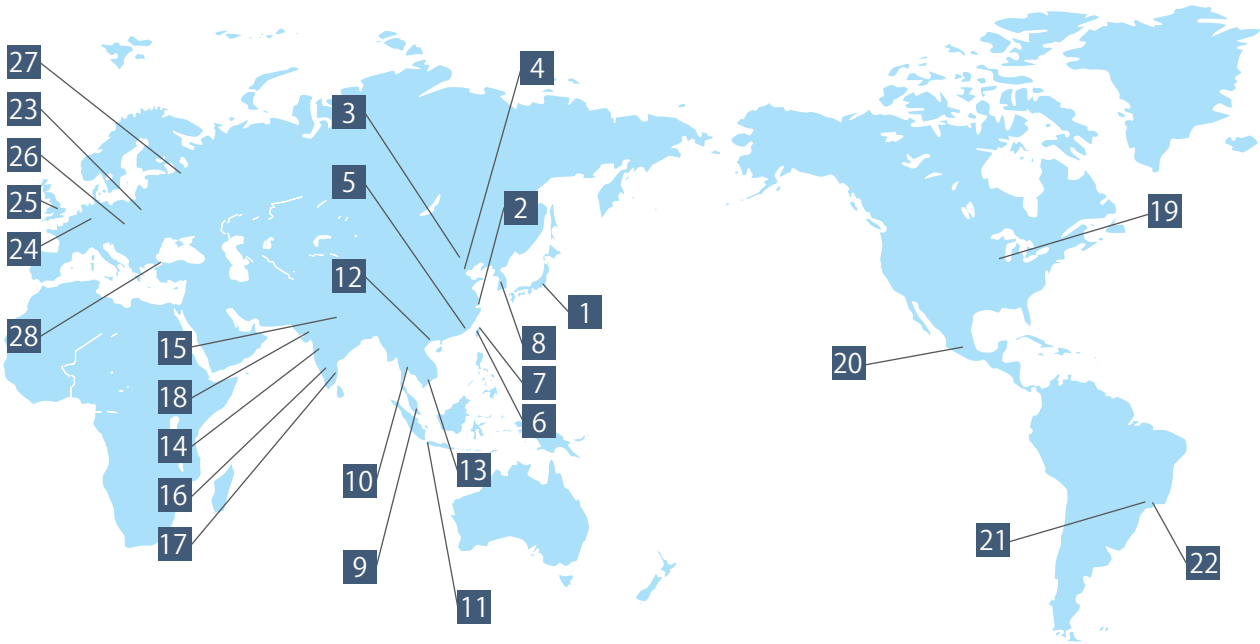

Commercial and consumer-centric equipment, products and systems.

Industrial Automation Systems

Maximizing productivity and efficiency with cutting-edge automation technology.

OVERVIEW

FA Center Location Map	4	1
Global Support	5	2
Showrooms	6	3
FA Caravan Trucks	7	4
Mitsubishi Electric FA Website	8	5
Training School	9	6
Extended Product Life	10	7
Field Service/Repair	11	8
Typical FA Center Training Course Support Table	12	9
Sales Bases In Japan	14	10
FA Centers	16	11
Support Location Contact Information	22	12
Industrial Mechatronics Product Support	33	13

From Japan to the rest of the world; Mitsubishi Electric supports you.

1

FA Center Location Map

- | | | | | | |
|----|---------------------------|----|-------------------------------|----|--------------------------|
| 1 | Japan, Head office | 11 | Indonesia FA Center | 21 | Brazil FA Center |
| 2 | China Shanghai FA Center | 12 | Vietnam Hanoi FA Center | 22 | Brazil Boituva FA Center |
| 3 | China Beijing FA Center | 13 | Vietnam Ho Chi Minh FA Center | 23 | Europe FA Center |
| 4 | China Tianjin FA Center | 14 | India Pune FA Center | 24 | Germany FA Center |
| 5 | China Guangzhou FA Center | 15 | India Gurgaon FA Center | 25 | UK FA Center |
| 6 | Taiwan Taichung FA Center | 16 | India Bangalore FA Center | 26 | Czech Republic FA Center |
| 7 | Taiwan Taipei FA Center | 17 | India Chennai FA Center | 27 | Russia FA Center |
| 8 | Korea FA Center | 18 | India Ahmedabad FA Center | 28 | Turkey FA Center |
| 9 | ASEAN FA Center | 19 | North America FA Center | | |
| 10 | Thailand FA Center | 20 | Mexico FA Center | | |