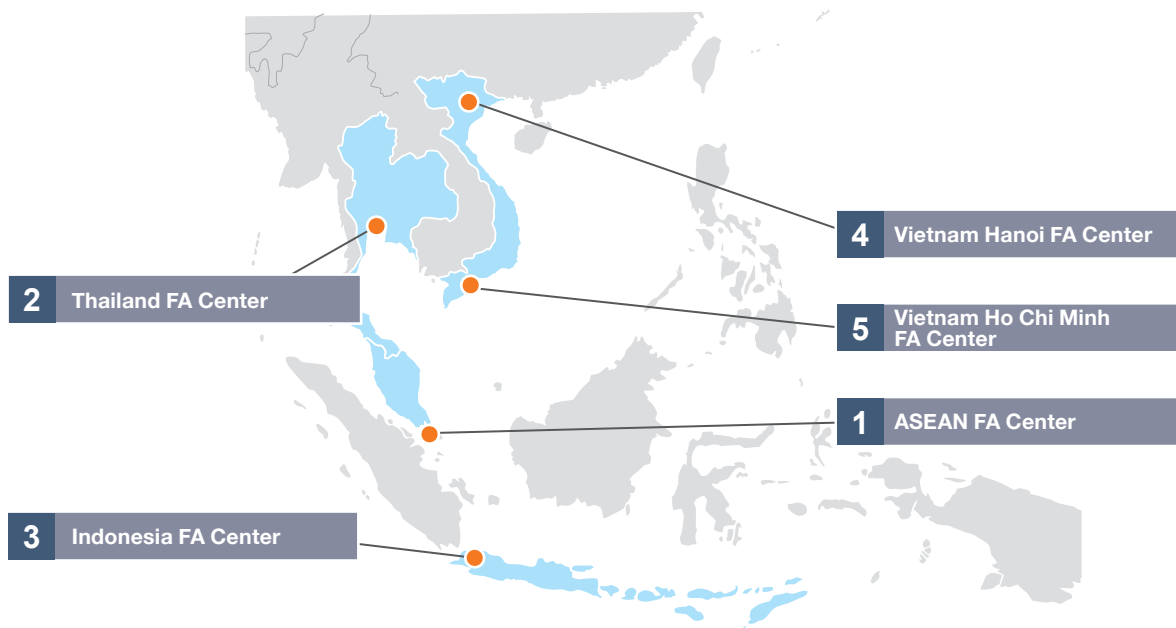

FA Centers, Southeast Asia

1 ASEAN FA Center MITSUBISHI ELECTRIC ASIA PTE. LTD.

COUNTRY Singapore

ADDRESS 307 Alexandra Road, Mitsubishi Electric Building, Singapore 159943

TEL 65-6473-2308

FAX 65-6476-7439

2 Thailand FA Center MITSUBISHI ELECTRIC FACTORY AUTOMATION (THAILAND) CO., LTD.

COUNTRY Thailand

ADDRESS 12th Floor, SV.City Building, Office Tower 1, No. 896/19 and 20 Rama 3 Road, Kwaeng Bangpongpan, Khet Yannawa, Bangkok 10120, Thailand

TEL 66-2682-6522 to 31

FAX 66-2682-6020

3 Indonesia FA Center PT. MITSUBISHI ELECTRIC INDONESIA

COUNTRY Indonesia

ADDRESS JL.Kenari Raya Blok G2-07A Delta Silicon 5, Lippo Cikarang- Bekasi 17550, Indonesia

TEL 62-21-2961-7797

FAX 62-21-2961-7794

4 Vietnam Hanoi FA Center MITSUBISHI ELECTRIC VIETNAM COMPANY LIMITED Hanoi Branch

COUNTRY Vietnam

ADDRESS 6 Floor, Detech Tower No.8, Ton That Thuyet Street, My Dinh 2 Ward, Nam Tu Liem District, Hanoi, Vietnam

TEL 84-24-3937-8075

FAX 84-24-3937-8076

5 Vietnam Ho Chi Minh FA Center MITSUBISHI ELECTRIC VIETNAM COMPANY LIMITED

COUNTRY Vietnam

ADDRESS Unit01-04, 10th Floor, Vincom Center 72 Le Thanh Ton Street, District1, Ho Chi Minh City, Vietnam

TEL 84-28-3910-5945

FAX 84-28-3910-5947