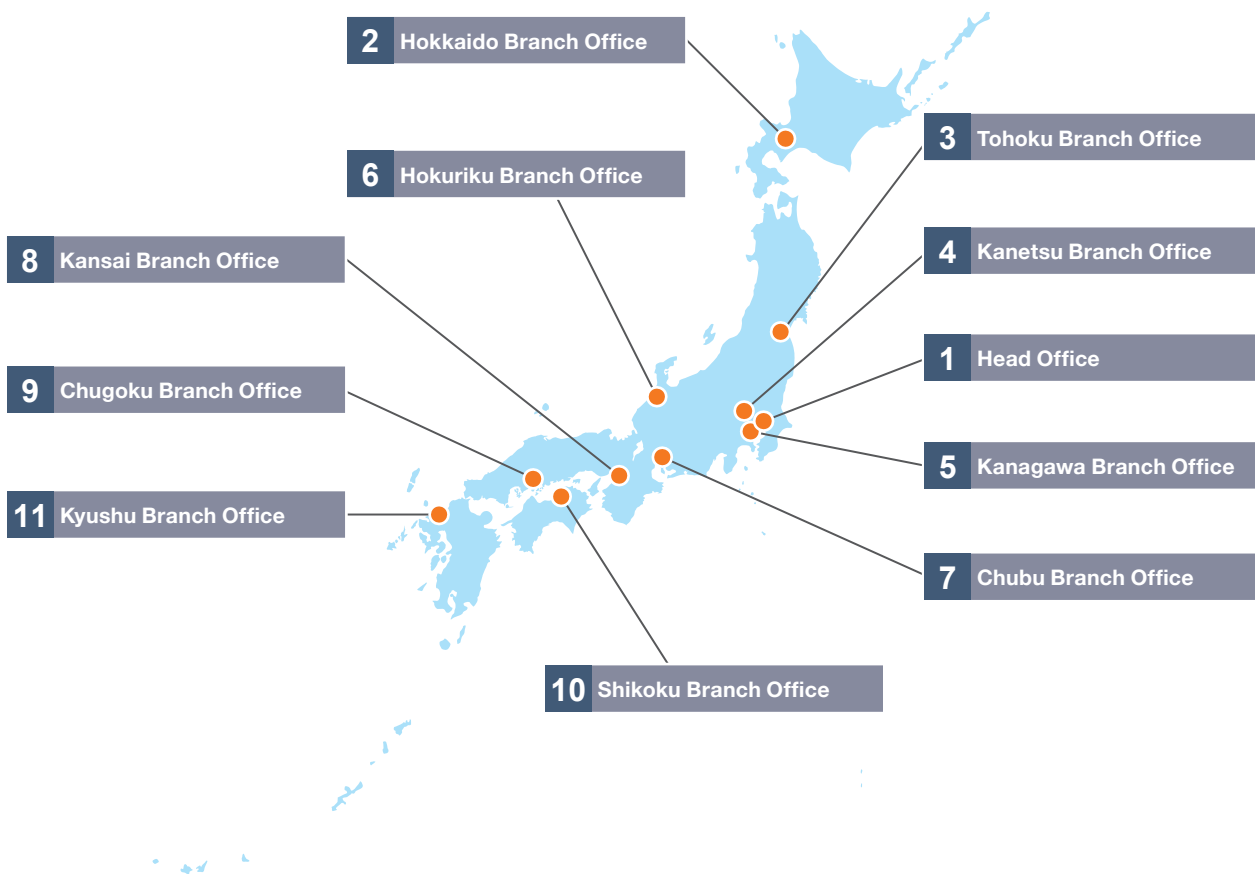

Japan

1 Head Office

ADDRESS Tokyo Building, 2-7-3, Marunouchi, Chiyoda-ku, Tokyo 100-8310, Japan

TEL 81-3-3218-6760

FAX 81-3-3218-6816

2 Hokkaido Branch Office

ADDRESS Hokkaido Building, 4-1, Kita2jonishi, Chuo-ku, Sapporo-shi, Hokkaido 060-8693, Japan

TEL 81-11-212-3794

FAX 81-11-241-0695

3 Tohoku Branch Office

ADDRESS Sendai Kamisugi Building, 1-17-7, Kamisugi, Aoba-ku, Sendai-shi, Miyagi 980-0011, Japan

TEL 81-22-216-4546

FAX 81-22-262-4276